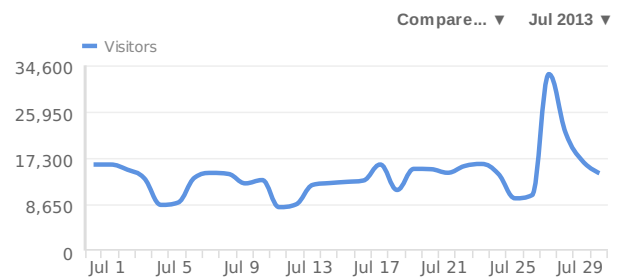

The Basics

Summary [Visitors](#) [Actions](#) [Uniques](#) [Time](#)

Visitors Expand	438,894	-27%
Actions Expand	1,771,333	-34%
Average actions	4.0	-11%
Total time	1724d 1h	-26%
Average time per visit	5m 39s	+1%
Bounce rate	18%	-2%

Visitors

Links

Incoming [Domains](#) [Recent](#) [Unique](#) [Outgoing](#)

google.com.sa/	5,548	+4%
burnews.com/news.php?action=s...	2,063	0%
t.co/dj78u5l4ew	1,529	-94%
burnews.com/news-action-show-...	1,434	0%
wadhefa.com/news/2334/	1,243	-92%
t.co/DoC9jTemCS	1,219	0%
aseerhealth.gov.sa/news.php?s...	1,213	-28%
t.co/u0i38xsw8l	1,175	0%
wadhefa.com/news/2351/	1,104	-87%
burnews.com/news-action-show-...	941	-30%

Content

Pages [Entrance](#) [Exit](#) [Downloads](#) [Events](#) [Video](#)

/pages/	205,736	-30%
المملكة العربي...		
/eServices/Staff/Pages/ShowE...	150,032	-7%
خدمات الموظفين ...		
/PGTraining/Pages/Register.a...	114,975	0%
تدريب حاملي الد...		
/PGTraining/Pages/	71,528	0%
تدريب حاملي الد...		
/eServices/Pages/	55,152	-26%
الخدمات الإلكت...		
/eServices/Staff/Pages/	50,777	-17%
خدمات الموظفين ...		
/eServices/Employment/SelfEm...	49,752	-67%
نظام التوظيف عل...		
/eServices/Staff/Pages/Updat...	40,986	-14%
خدمات الموظفين ...		
/en/eServices/Staff/Pages/Sh...	37,302	+21%
Staff Services - Payroll		
/en/Pages/	33,707	0%
Kingdom of Saudi Arabia - Mi...		
/eServices/Employment/job/Pa...	30,866	-61%
نظام التوظيف عل...		
/eServices/Employment/SelfEm...	29,936	-55%
نظام التوظيف عل...		
/eServices/Employment/Pages/...	24,346	-55%
خدمات التوظيف ...		
/eServices/Employment/Pages/...	23,118	-42%
خدمات التوظيف ...		

Searches

Searches [Keywords](#) [Recent](#) [Unique](#) [Rankings](#)

[secure search]	52,348	-12%
وزارة الصحة	40,714	-15%
وزارة الصحة	4,502	-2%
...البوابة الالكترو...	3,795	-49%
...وزارة الصحة السعو...	2,931	-22%
www.moh.gov.sa	2,775	+1%
moh.gov.sa	2,335	-8%
وزارة الصحة	2,152	-5%
وزارتي	2,093	+2%
...البوابة الالكترو...	1,856	+999%

Locale

Countries [Cities](#) [Languages](#) [Org](#) [Hostnames](#)

Saudi Arabia	386,659	-28%
Egypt	7,722	-22%
The United States	6,560	-23%
India	3,160	-19%
The United Kingdom	2,803	-14%
The United Arab Emirates	2,541	-15%
Jordan	2,095	-17%
Kuwait	1,903	-24%

Traffic sources

Searches	202,922	-17%
Direct	181,512	-24%
Links	35,153	-48%
Social media	18,410	-63%
Email	503	-51%
Media searches	380	-36%
Syndication	10	-23%